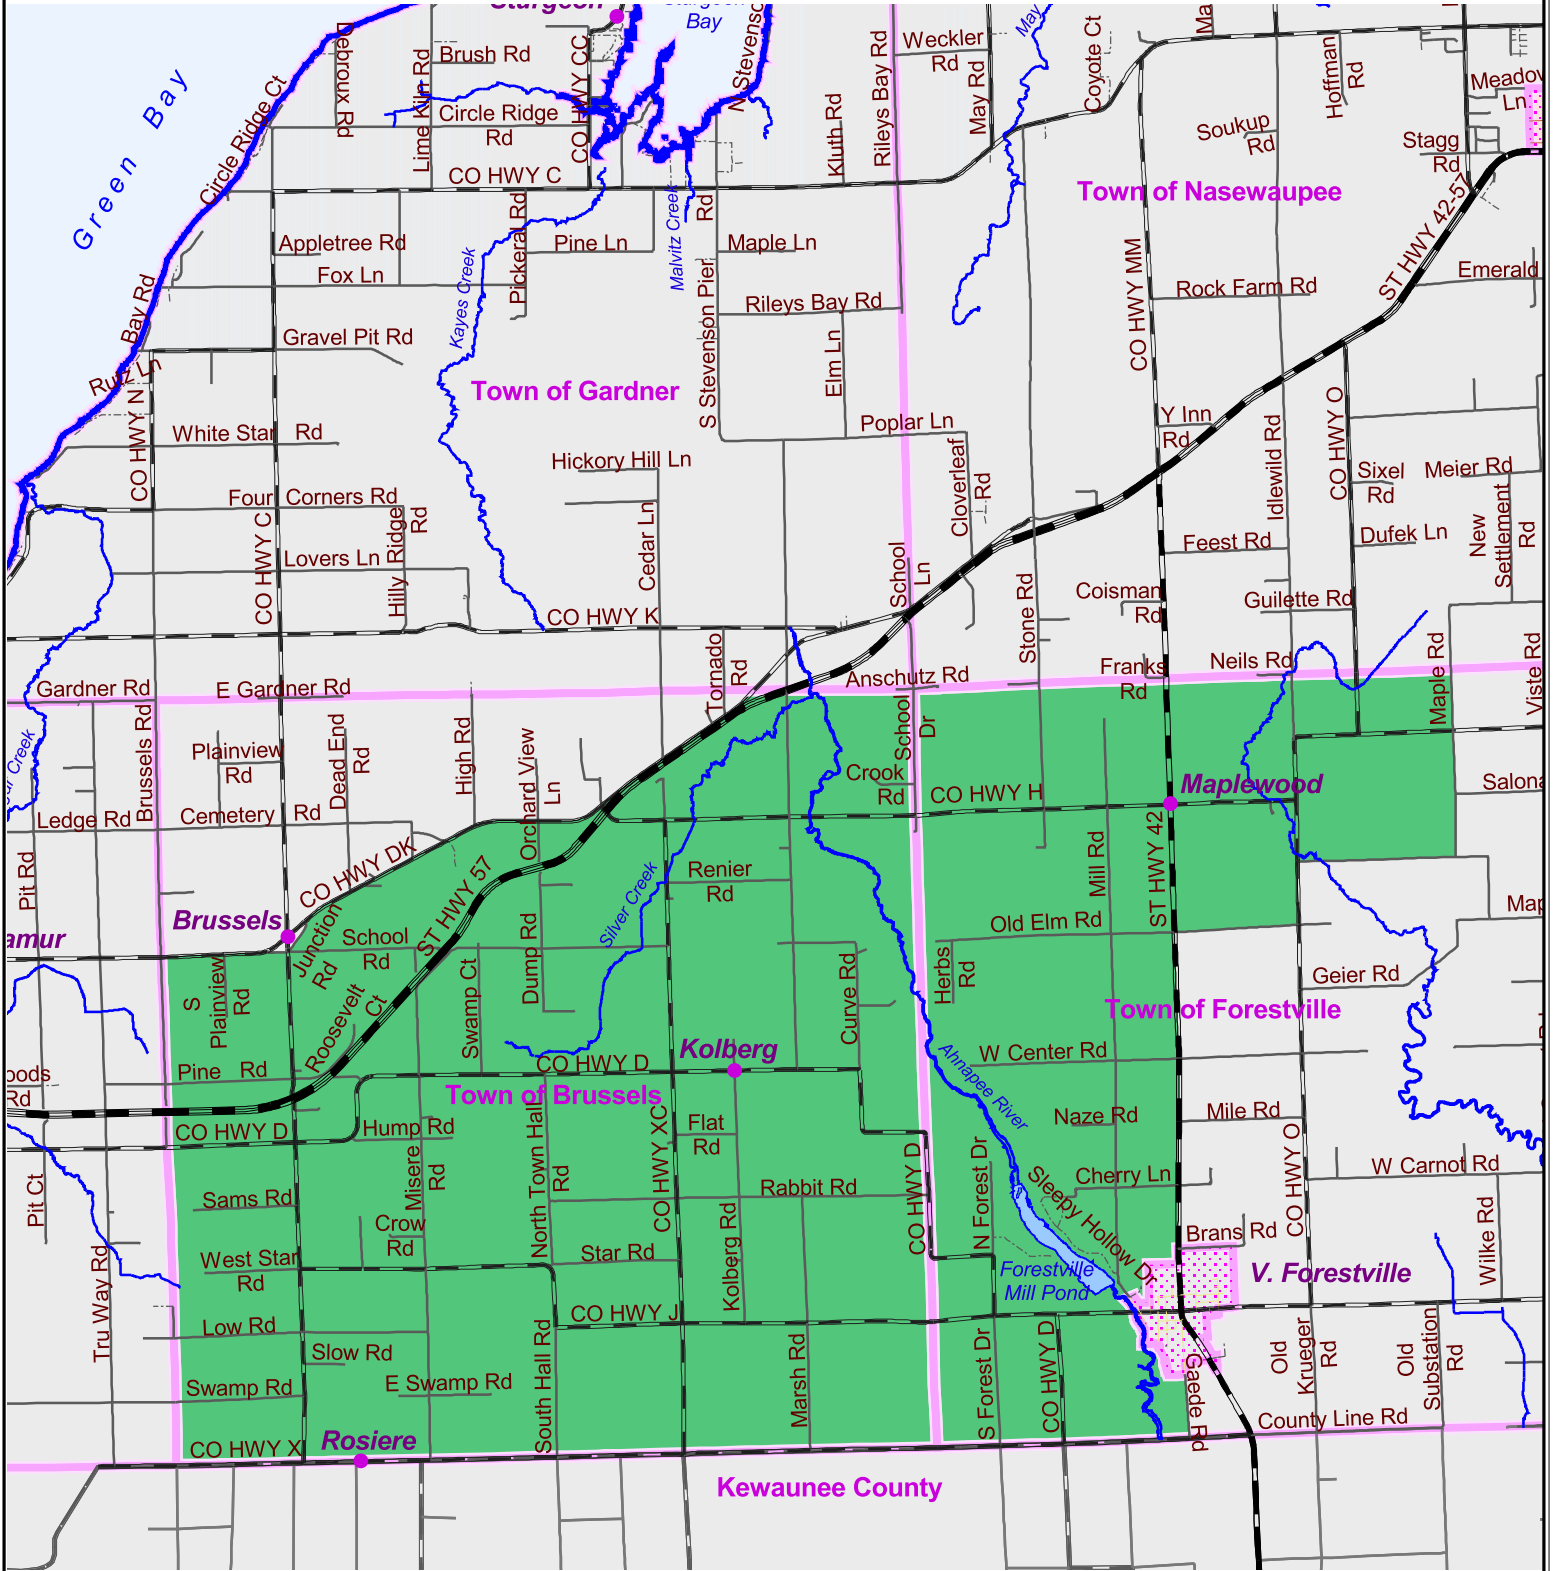

2012 Supervisory District #2

Door County, Wisconsin

2 2010 Population:
1,349